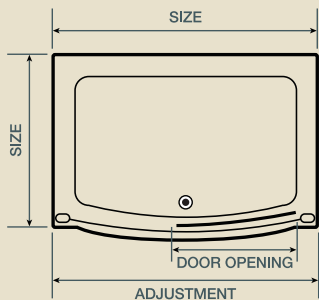

bow front sliding door

A large sliding door with gentle curved lines. Simple styling gives this enclosure a large, airy feel. Fitted on its own in a recess or with a side panel in a corner location.

This enclosure must be fitted with the Tuff-Max Lite bow front shower tray which comes in three size options, see page 26 for more details.

side panel: available in three sizes to combine with a bow front sliding door corner fit to form an enclosure. See page 24 for full details.

- Frame finish: **polished silver effect**
- Glass pattern: **clear**
- Height: **1850mm**
- Extra features: **chrome die-cast fittings**
  detachable doors
  stylish handles

Bow Front Sliding Door (recess fit)

Size	1200mm
Frame Finish	polished silver
Glass	clear
Height	1850mm
Door Opening	485mm
Adjustment	1158mm - 1205mm
Enclosure Code	FEN0594AQU
RRP ex VAT	£365.11
RRP inc VAT	£429.00

Bow Front Sliding Door (corner fit)*

Size	1200mm
Frame Finish	polished silver
Glass	clear
Height	1850mm
Door Opening	485mm
Adjustment	1165mm - 1186mm
Enclosure Code	FEN0595AQU
RRP ex VAT	£365.11
RRP inc VAT	£429.00

*Please note: Only the Bow Front Sliding Door (corner fit) can be used with a side panel to form an enclosure.

Bow Front shower trays

Tray Height	55mm
Tray Size	1200mm x 760mm
Tray Code	FTR0178AQU
RRP ex VAT	£126.81
RRP inc VAT	£149.00
Tray Size	1200mm x 800mm
Tray Code	FTR0179AQU
RRP ex VAT	£135.32
RRP inc VAT	£159.00
Tray Size	1200mm x 900mm
Tray Code	FTR0180AQU
RRP ex VAT	£143.83
RRP inc VAT	£169.00

adjustment

reversible doors

gel magnet closing

6mm toughened glass