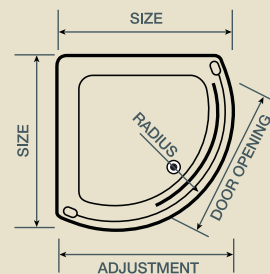

*1031mm (fixed width)

adjustment

gel magnet closing

6mm toughened glass

us

showering

off-set quadrant

An alternative to a quadrant, the off-set quadrant has a larger showering area with two easy glide doors for easy access. The enclosure is reversible for left or right hand fitting and is available in two size options. This enclosure will seamlessly blend into any bathroom.

For complete peace of mind fit with the Tuff-Max Lite off-set quadrant shower tray available in left or right hand fit, see page 26 for more details.

- Frame finish:
polished silver effect
- Glass pattern:
clear
- Height:
1850mm
- Extra features:
chrome die-cast fittings
detachable doors
stylish handles

single door, side opening teardrop quadrant

Aquanos is about choice and the third of the teardrop quadrants has a large single door sliding open from the side.

This enclosure must be fitted with the Tuff-Max Lite teardrop quadrant shower tray, see page 26 for more details.

- Frame finish: **polished silver effect**
- Glass pattern: **clear**
- Height: **1850mm**
- Extra features: **chrome die-cast fittings**
detachable doors
stylish handles

Size	900mm x 900mm	1000mm x 1000mm
Frame Finish	polished silver	polished silver
Glass	clear	clear
Height	1850mm	1850mm
Radius	550mm	550mm
Door Opening	535mm	649mm
Adjustment	862mm - 882mm	974mm - 990mm
Enclosure Code	FEN0601AQU	FEN0602AQU
RRP ex VAT	£407.66	£424.68
RRP inc VAT	£479.00	£499.00
Tray Height	55mm	55mm
Tray Code	FTR0176AQU	FTR0177AQU
RRP ex VAT	£101.28	£109.79
RRP inc VAT	£119.00	£129.00