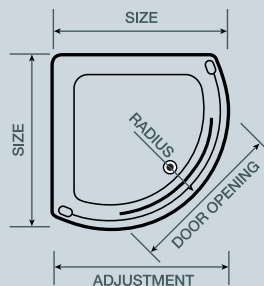

*1031mm (fixed width)

adjustment

gel magnet closing

6mm toughened glass

us

showering

off-set quadrant

An alternative to a quadrant, the off-set quadrant has a larger showering area with two easy glide doors for easy access. The enclosure is reversible for left or right hand fitting and is available in two size options. This enclosure will seamlessly blend into any bathroom.

Size	800mm x 800mm	900mm x 900mm	1000mm x 1000mm
Frame Finish	polished silver	polished silver	polished silver
Glass	clear	clear	clear
Height	1850mm	1850mm	1850mm
Radius	550mm	550mm	550mm
Door Opening	441mm	484mm	484mm
Adjustment	759mm - 781mm	862mm - 882mm	974mm - 990mm
Enclosure Code	FEN0607AQU	FEN0608AQU	FEN0609AQU
RRP ex VAT	£339.57	£365.11	£407.66
RRP inc VAT	£399.00	£429.00	£479.00
Tray Height	55mm	55mm	55mm
Tray Code	FTR0175AQU	FTR0176AQU	FTR0177AQU
RRP ex VAT	£92.77	£101.28	£109.79
RRP inc VAT	£109.00	£119.00	£129.00

adjustment

gel magnet closing

6mm toughened glass

showering

single door, centre opening teardrop quadrant

A new twist on the quadrant, the single door, centre opening quadrant features the new teardrop shape with a large, single sliding door for easy access.

12

Size	900mm x 900mm	1000mm x 1000mm
Frame Finish	polished silver	polished silver
Glass	clear	clear
Height	1850mm	1850mm
Radius	550mm	550mm
Door Opening	439mm	457mm
Adjustment	862mm - 882mm	974mm - 990mm
Enclosure Code	FEN0603AQU	FEN0604AQU
RRP ex VAT	£407.66	£424.68
RRP inc VAT	£479.00	£499.00
Tray Height	55mm	55mm
Tray Code	FTR0176AQU	FTR0177AQU
RRP ex VAT	£101.28	£109.79
RRP inc VAT	£119.00	£129.00