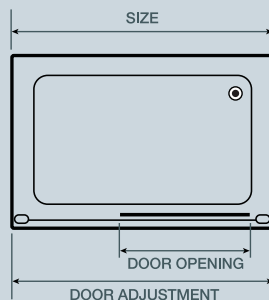

- Frame finish: **polished silver effect**
- Glass pattern: **clear**
- Height: **1850mm**
- Extra features: **chrome die-cast fittings**
detachable doors
stylish handles

Size	1200mm
Frame Finish	polished silver
Glass	clear
Height	1850mm
Door Opening	481mm
Adjustment	1158mm - 1205mm
Enclosure Code	FEN0593AQU
RRP ex VAT	£297.02
RRP inc VAT	£349.00
Tray Height	55mm
Tray Size	760mm x 1200mm
Tray Code	FTR0186AQU
RRP ex VAT	£101.28
RRP inc VAT	£119.00
Tray Size	800mm x 1200mm
Tray Code	FTR0187AQU
RRP ex VAT	£109.79
RRP inc VAT	£129.00
Tray Size	900mm x 1200mm
Tray Code	FTR0188AQU
RRP ex VAT	£118.30
RRP inc VAT	£139.00