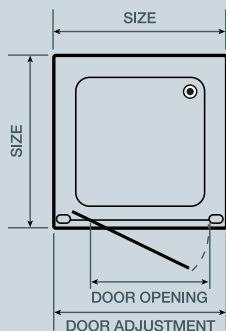

- Frame finish: **polished silver effect**
- Glass pattern: **clear**
- Height: **1850mm**
- Extra features: **chrome die-cast fittings**
detachable doors
stylish handles

Size	900mm x 900mm	1000mm x 1000mm
Frame Finish	polished silver	polished silver
Glass	clear	clear
Height	1850mm	1850mm
Radius	550mm	550mm
Door Opening	535mm	649mm
Adjustment	862mm - 882mm	974mm - 990mm
Enclosure Code	FEN0601AQU	FEN0602AQU
RRP ex VAT	£407.66	£424.68
RRP inc VAT	£479.00	£499.00
Tray Height	55mm	55mm
Tray Code	FTR0176AQU	FTR0177AQU
RRP ex VAT	£101.28	£109.79
RRP inc VAT	£119.00	£129.00

adjustment

reversible door

gel magnet closing

6mm toughened glass

pivot door

The pivot door is a simple, stylish option for a recess or corner location. Smooth pivoting door, a stylish handle, minimal framing and clear glass combine to give a feeling of openness.

For complete peace of mind fit with the Tuff-Max Lite square shower tray, see page 26 for more details.

side panel: available in three sizes to combine with a pivot door to form a corner fit enclosure. See page 24 for full details.

- Frame finish: **polished silver effect**
- Glass pattern: **clear**
- Height: **1850mm**
- Extra features: **chrome die-cast fittings**
detachable doors
stylish handles

Size	800mm	900mm	1000mm
Frame Finish	polished silver	polished silver	polished silver
Glass	clear	clear	clear
Height	1850mm	1850mm	1850mm
Door Opening	462mm	562mm	662mm
Adjustment	759mm - 804mm	859mm - 904mm	959mm - 1004mm
Enclosure Code	FEN0585AQU	FEN0586AQU	FEN0587AQU
RRP ex VAT	£228.94	£237.45	£245.96
RRP inc VAT	£269.00	£279.00	£289.00
Tray Height	55mm	55mm	55mm
Tray Code	FTR0181AQU	FTR0182AQU	FTR0183AQU
RRP ex VAT	£67.23	£92.77	£109.79
RRP inc VAT	£79.00	£109.00	£129.00