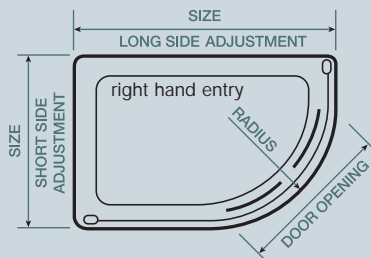

- Frame finish: **polished silver effect**
- Glass pattern: **clear**
- Height: **1850mm**
- Extra features: **chrome die-cast fittings**
detachable door
stylish handles

adjustment

gel magnet closing

6mm toughened glass

Size	925mm x 1050mm
Frame Finish	polished silver
Glass	clear
Height	1850mm
Door Opening	491mm
Adjustment	875mm - 900mm*
Enclosure Code	FEN0617AQU
RRP ex VAT	£509.79
RRP inc VAT	£599.00
Tray Height	55mm
Tray Code	FTR0189AQU
RRP ex VAT	£152.34
RRP inc VAT	£179.00

*1031mm (fixed width)

adjustment

gel magnet closing

6mm toughened glass

us

showering

off-set quadrant

An alternative to a quadrant, the off-set quadrant has a larger showering area with two easy glide doors for easy access. The enclosure is reversible for left or right hand fitting and is available in two size options. This enclosure will seamlessly blend into any bathroom.

For complete peace of mind fit with the Tuff-Max Lite off-set quadrant shower tray available in left or right hand fit, see page 26 for more details.

- Frame finish:
polished silver effect
- Glass pattern:
clear
- Height:
1850mm
- Extra features:
chrome die-cast fittings
detachable doors
stylish handles