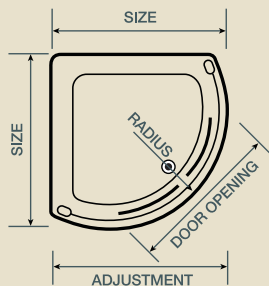

double door teardrop quadrant

The aquanos range includes three options of quadrant. The two door, centre opening teardrop quadrant is perfect where door opening space is limited, as the two sliding doors pull back within the enclosure making no demands on floor space. The curved glass and semi-frameless styling, make this a design classic.

This enclosure must be fitted with the Tuff-Max Lite teardrop quadrant shower tray, see page 26 for more details.

- Frame finish:
  polished silver effect
- Glass pattern:
  clear
- Height:
  1850mm
- Extra features:
  chrome die-cast fittings
  detachable doors
  stylish handles

Size	800mm x 800mm	900mm x 900mm	1000mm x 1000mm
Frame Finish	polished silver	polished silver	polished silver
Glass	clear	clear	clear
Height	1850mm	1850mm	1850mm
Radius	550mm	550mm	550mm
Door Opening	441mm	484mm	484mm
Adjustment	759mm - 781mm	862mm - 882mm	974mm - 990mm
Enclosure Code	FEN0607AQU	FEN0608AQU	FEN0609AQU
RRP ex VAT	£339.57	£365.11	£407.66
RRP inc VAT	£399.00	£429.00	£479.00
Tray Height	55mm	55mm	55mm
Tray Code	FTR0175AQU	FTR0176AQU	FTR0177AQU
RRP ex VAT	£92.77	£101.28	£109.79
RRP inc VAT	£109.00	£119.00	£129.00

adjustment

gel magnet closing

6mm toughened glass

showering