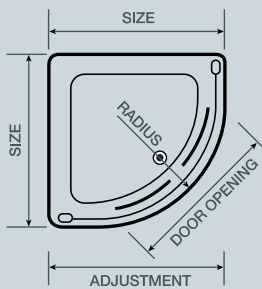

- Frame finish: **polished silver effect**
- Glass pattern: **clear**
- Height: **1850mm**
- Extra features: **chrome die-cast fittings**
detachable door
stylish handles

adjustment

gel magnet closing

6mm toughened glass

For complete peace of mind fit with the Tuff-Max Lite off-set quadrant shower tray available in left or right hand fit, see page 26 for more details.

- Frame finish:
polished silver effect
- Glass pattern:
clear
- Height:
1850mm
- Extra features:
chrome die-cast fittings
detachable doors
stylish handles