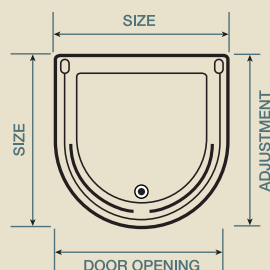

us

showering