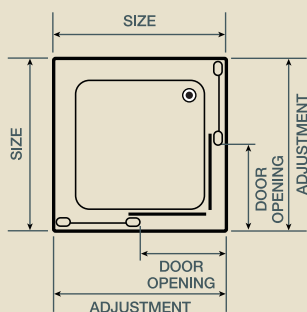

corner entry

A real space saving option with corner sliding doors to maximise floor space. The modern, semi-frameless styling of the Aquanos corner entry will sit perfectly in any bathroom or ensuite. The double bearing rollers allow the doors to glide back smoothly and give a large door opening.

For complete peace of mind fit with the Tuff-Max Lite square shower tray, see page 26 for more details.

- Frame finish: **polished silver effect**
- Glass pattern: **clear**
- Height: **1850mm**
- Extra features: **chrome die-cast fittings**
  detachable doors
  stylish handles

Size	800mm	900mm	1000mm
Frame Finish	polished silver	polished silver	polished silver
Glass	clear	clear	clear
Height	1850mm	1850mm	1850mm
Door Opening	401mm	472mm	542mm
Adjustment	772mm - 799mm	872mm - 899mm	972mm - 999mm
Enclosure Code	FEN0588AQU	FEN0589AQU	FEN0590AQU
RRP ex VAT	£373.62	£382.13	£390.64
RRP inc VAT	£439.00	£449.00	£459.00
Tray Height	55mm	55mm	55mm
Tray Code	FTR0181AQU	FTR0182AQU	FTR0183AQU
RRP ex VAT	£67.23	£92.77	£109.79
RRP inc VAT	£79.00	£109.00	£129.00

adjustment

gel magnet closing

6mm toughened glass

showering