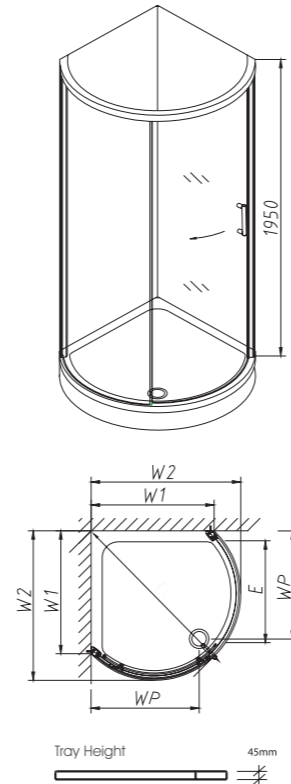

Walk In

Sized 1400mm x 900mm, this dedicated shower tray has been designed for exclusive use with our Walk In Curve Panel, perfectly matching it's radius. It can also be used with a Walk In Side Panel fitted along the opposite edge. As with all Hydr8 bespoke shower trays it can be installed straight onto a wooden floor or built up. Compatible with the 90mm fast flow top-access waste unit.

Bow Quadrant

Line Drawings

- This product consists of a curved fixed panel & a curved sliding door panel, and features the following:**
- 8mm glass, conforming to all relevant safety standards (BS6206A) to give you complete peace of mind
  - Height of 1950mm - that little bit extra to catch all those splashes
  - Polished silver profiles, for a contemporary look which matches most accessories
  - Tolerance for out of true walls, with up to 50mm adjustment (25mm each side)
  - Aluminium profile concealing all fixings inside the product - which aids hygiene as well as appearance