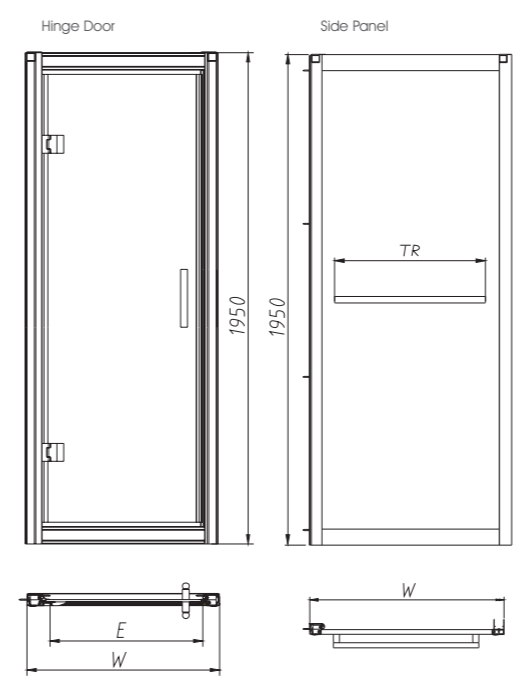

Line Drawings