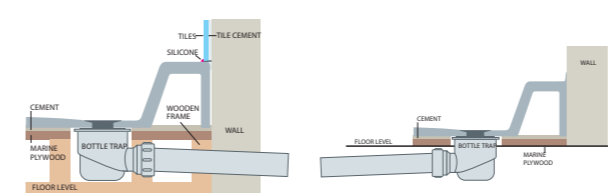

Bow Quadrant

Exclusively designed for our curvy and chic Bow Quadrant enclosures, this durable and attractive tray comes in two sizes, 780mm and 880mm. It can be installed straight onto a wooden floor or built up - whichever suits your specific needs. Can be used with the 90mm fast flow top-access waste unit.

D Shape

The designer style of our unique D Shape profile shower enclosure is complemented and completed with its own bespoke shower tray. As with all our trays, it can be installed straight onto a wooden floor, or build it up as required - it's easy to fit, and can incorporate our 90mm fast flow top-access waste unit. One size only.

Walk In

Sized 1400mm x 900mm, this dedicated shower tray has been designed for exclusive use with our Walk In Curve Panel, perfectly matching it's radius. It can also be used with a Walk In Side Panel fitted along the opposite edge. As with all Hydr8 bespoke shower trays it can be installed straight onto a wooden floor or built up. Compatible with the 90mm fast flow top-access waste unit.

Applications

Installation is made simple and accurate with a flexible range of options to suit the application and environment. Hydr8 shower trays can be installed straight onto a wooden floor, or built up on a plinth where required. This alleviates the problem of uneven surfaces, so the shower tray is level and water flows off efficiently. All fittings are concealed by the shower tray design.