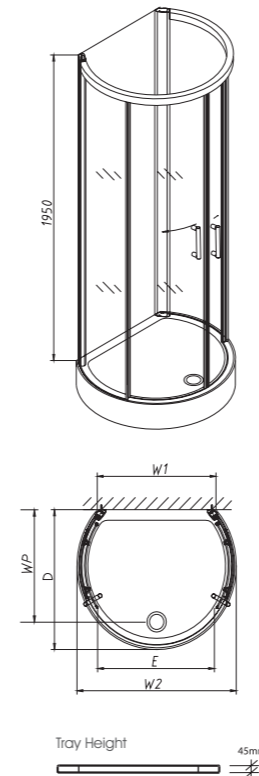

Line Drawings

1. **This product consists of two curved fixed panels & two curved sliding door panels, and features the following:**
2. 8mm glass, conforming to all relevant safety standards (BS6206A) to give you complete peace of mind
   - Height of 1950mm - that little bit extra to catch all those splashes
   - Polished silver profiles, for a contemporary look which matches most accessories
   - Tolerance for out of true walls, with up to 50mm adjustment (25mm each side)