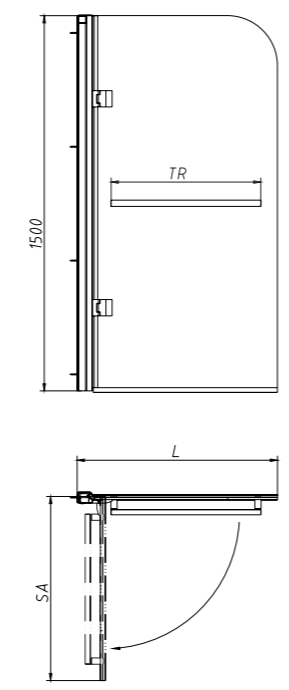

This product consists of a wall post, two hinges, and a frameless glass panel. It features the following:

- 8mm glass, conforming to all relevant safety standards (BS6206A) to give you complete peace of mind
- Height of 1500mm - that little bit extra to catch all those splashes
- Polished silver profiles, for a contemporary look which matches most accessories
- Tolerance for out of true walls, 25mm each side
- Hinge outwards 90 degrees from wall post
- Aluminium profile concealing all fixings inside the product - which aids hygiene as well as appearance
- Micro adjustment system enabling very small adjustments, one at a time - very useful when installing
- Black cover caps on the top of all profiles, producing a stylish and practical finish
- Black or clear seal options - although black makes a design statement, it does not suit every bathroom
- Note this product features a towel rail as standard

- Handing of the bath screen is denoted by the position of the wall post. Note that a right hand version is shown in the image and a left hand version shown on the drawing above

Technical Information

Product Number	Description	RRP Inc VAT	RRP Excl VAT	L - Length mm	SA - Swing Away mm	TR - Towel Rail mm	Adjustment Each Side mm
H82968CP	Hydr8 Radius Panel Bath Screen LH	£270.00	£229.79	800	735	600	25
H82969CP	Hydr8 Radius Panel Bath Screen RH	£270.00	£229.79	800	735	600	25

...a little more detail about the phrases we use to describe our products

Bow Quadrant

Based on a standard Quadrant with an extra 'bow' shaped section to provide more space. The enclosure has a fixed curved panel with a sliding door.

Concealed Magnetic Door Closure

The magnet is hidden behind the profile of the enclosure and thus not visible.

D Shape Bow

This enclosure is in the shape of a capital D, with the flat section sitting against the wall. It is made up of fixed panels with double sliding doors.

Hinge Door

This door is on hinges which open away from the door post to enable the door to open fully.

Micro Adjustment System

A means of ensuring the framework is vertical/square by being able to adjust in small increments.

Out of True Walls

These are wall surfaces which are not completely level or even. Our installation system enables you to compensate for this problem.

Profile

The aluminium framework of the enclosure.

Quadrant & Offset Quadrant

The Quadrant enclosure has a quarter shape, with the right angle fitting into a corner. The Offset Quadrant has one straight edge longer than the other to create more showering space.

Radius Screen

A screen panel with a curved top edge.

Sail Screen

As the name suggests, this screen has a curved side edge resembling a sail.

Shower Tray

The floor section of a shower enclosure, with a built-in waste for the water to flow away.

Side Panel

Used with a Hinge or Sliding Door to create a two-sided shower enclosure.

Sliding Door

A product which simply comprises of one fixed panel with a sliding door panel moving behind it to open.

Walk In Curve