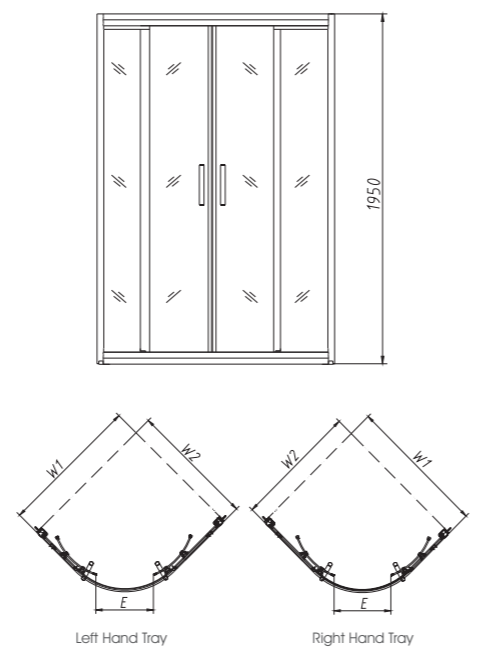

Sliding Door

Line Drawings

This product consists of a fixed panel and a sliding door panel, and features the following:

- 8mm glass, conforming to all relevant safety standards (BS6206A) to give you complete peace of mind
- Height of 1950mm - that little bit extra to catch all those splashes
- Polished silver profiles, for a contemporary look which matches most accessories
- Tolerance for out of true walls, with up to 50mm adjustment (25mm each side)
- Aluminium profile concealing all fixings inside the product - which aids hygiene as well as appearance

Line Drawings

This product consists of two fixed and two sliding curved door panels, and features the following:

- 8mm glass, conforming to all relevant safety standards (BS6206A) to give you complete peace of mind
- Height of 1950mm - that little bit extra to catch all those splashes
- Polished silver profiles, for a contemporary look which matches most accessories
- Tolerance for out of true walls, with up to 50mm adjustment (25mm each side)

Offset Quadrant

Line Drawings

**This product consists of two fixed & two sliding curved door panels, and features the following:**

- 8mm glass, conforming to all relevant safety standards (BS6206A) to give you complete peace of mind
- Height of 1950mm - that little bit extra to catch all those splashes
- Polished silver profiles, for a contemporary look which matches most accessories
- Tolerance for out of true walls, with up to 50mm adjustment (25mm each side)