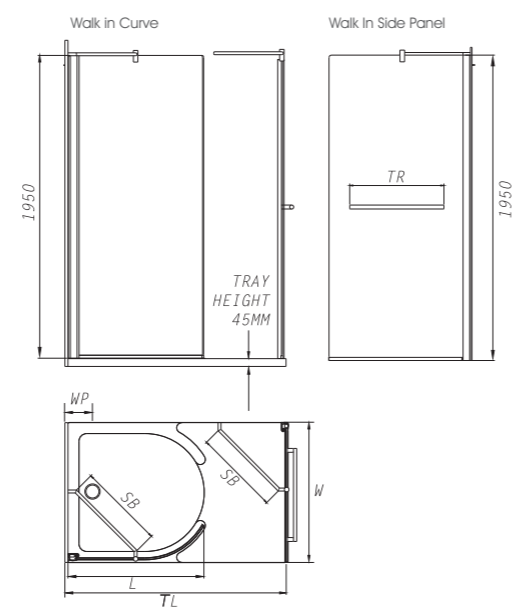

Technical Information

Product Number	Description	RRP Inc VAT	RRP Excl VAT	W - Width mm	E - Entry Width mm	TR - Towel Rail Length mm	Adjustment Range mm	Adjustment With Side Panel mm
H82600CP	Hydr8 Hinge Door 700mm LH or RH	£420.00	£357.45	700	517	N/A	650-700	670-720
H83600CP	Hydr8 Hinge Door 760mm LH or RH	£430.00	£365.96	760	577	N/A	710-760	730-780
H84600CP	Hydr8 Hinge Door 800mm LH or RH	£455.00	£387.23	800	617	N/A	750-800	770-820
H85600CP	Hydr8 Hinge Door 900mm LH or RH	£470.00	£400.00	900	717	N/A	850-900	870-920
H82400CP	Hydr8 Side Panel 700mm	£280.00	£238.30	700	N/A	500	670-695	N/A
H83400CP	Hydr8 Side Panel 760mm	£295.00	£251.06	760	N/A	600	730-755	N/A
H84400CP	Hydr8 Side Panel 800mm	£315.00	£268.09	800	N/A	600	770-795	N/A
H85400CP	Hydr8 Side Panel 900mm	£330.00	£280.85	900	N/A	700	870-895	N/A
H86400CP	Hydr8 Side Panel 1000mm	£350.00	£297.87	1000	N/A	800	970-995	N/A

Hinge Door

Walk in Curve

Line Drawings

- This product consists of a wall post, and a frameless curved glass panel with stabilising bar. It features the following:**
- 8mm glass, conforming to all relevant safety standards (BS6206A) to give you complete peace of mind
  - Height of 1950mm - that little bit extra to catch all those splashes
  - Polished silver profiles, for a contemporary look which matches most accessories
  - Tolerance for out of true walls, with up to 50mm adjustment (25mm each side)
  - Aluminium profile concealing all fixings inside the product - which aids hygiene as well as appearance
  - Micro adjustment system enabling very small adjustments, one at a time - very useful when installing