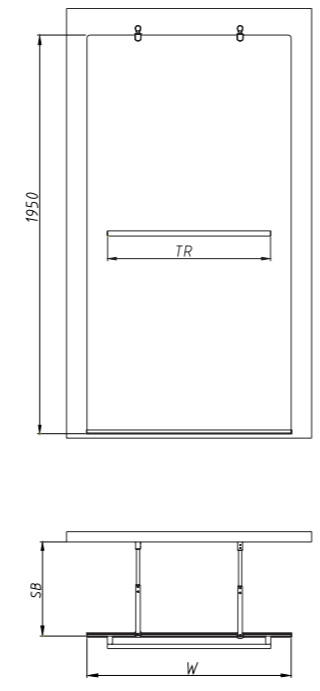

Line Drawings