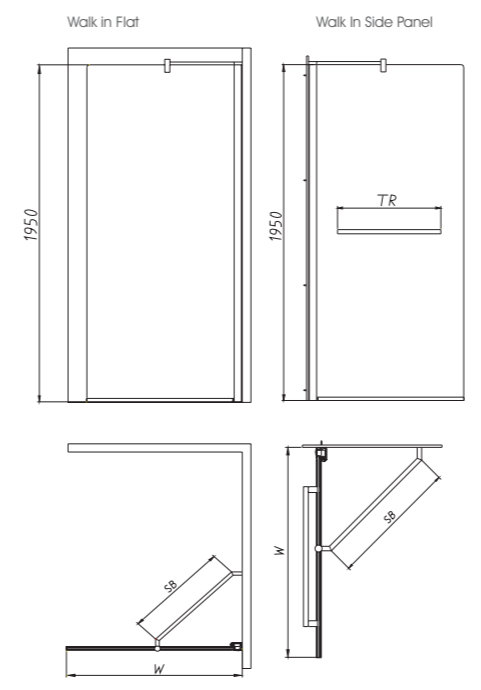

Line Drawings

1. **This product consists of a wall post, and a frameless glass panel with stabilising bar. It features the following:**
2. 8mm glass, conforming to all relevant safety standards (BS6206A) to give you complete peace of mind
   - Height of 1950mm - that little bit extra to catch all those splashes
   - Polished silver profiles, for a contemporary look which matches most accessories
   - Tolerance for out of true walls, with up to 50mm adjustment (25mm each side)

- Aluminium profile concealing all fixings inside the product - which aids hygiene as well as appearance
- Micro adjustment system enabling very small adjustments, one at a time - very useful when installing
- Black cover caps on the top of all profiles, producing a stylish and practical finish
- Universal handing: this panel can be fitted from either a left or right hand wall
- Note that this product can be used alone (with or without a tray), or in conjunction with a Hydr8 Walk In Side Panel

- The Hydr8 Walk In Side Panel can be used with both the Hydr8 Walk In Curve & Flat Panels and shares the high specification features of the rest of the Hydr8 range.
- Note the Hydr8 Walk In Side Panel features a towel rail as standard
- All Hydr8 Walk In products feature an aluminium bottom profile which allows them to be fitted straight onto the floor in a wet room situation, or on top of a tray

Technical Information

Product Number	Description	RRP Inc VAT	RRP Excl VAT	W - Width mm	SB - Stabilising Bar mm	TR - Towel Rail mm	Adjustment Each Side mm
H85950CP	Hydr8 Walk In Flat Panel 900mm LH or RH	£385.00	£327.66	900	550	N/A	25
H86950CP	Hydr8 Walk In Flat Panel 1000mm LH or RH	£410.00	£348.94	1000	550	N/A	25
H86951CP	Hydr8 Walk In Flat Panel 1100mm LH or RH	£420.00	£357.45	1100	550	N/A	25
H88950CP	Hydr8 Walk In Flat Panel 1200mm LH or RH	£430.00	£365.96	1200	550	N/A	25
H83980CP	Hydr8 Walk In Side Panel 760mm LH or RH	£295.00	£251.06	760	550	600	25
H84980CP	Hydr8 Walk In Side Panel 800mm LH or RH	£315.00	£268.09	800	550	600	25
H85980CP	Hydr8 Walk In Side Panel 900mm LH or RH	£330.00	£280.85	900	550	600	25