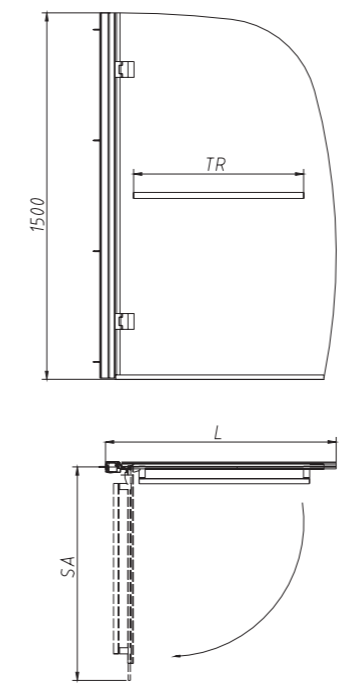

Line Drawings

This product consists of a wall post, two hinges, and a frameless glass panel. It features the following:

- 8mm glass, conforming to all relevant safety standards (BS6206A) to give you complete peace of mind
- Height of 1500mm - that little bit extra to catch all those splashes
- Polished silver profiles, for a contemporary look which matches most accessories
- Tolerance for out of true walls, 25mm each side
- Hinge outwards 90 degrees from wall post
- Aluminium profile concealing all fixings inside the product - which aids hygiene as well as appearance
- Micro adjustment system enabling very small adjustments, one at a time - very useful when installing
- Black cover caps on the top of all profiles, producing a stylish and practical finish
- Black or clear seal options - although black makes a design statement, it does not suit every bathroom
- Note this product features a towel rail as standard
- Hand denoted by position of wall post (left hand shown above)

Technical Information

Product Number	Description	RRP Inc VAT	RRP Excl VAT	L - Length mm	SA - Swing Away mm	TR - Towel Rail mm	Adjustment Each Side mm
H83968CP	Hydr8 Sail Panel Bath Screen LH	£290.00	£246.81	950	900	700	25
H83969CP	Hydr8 Sail Panel Bath Screen RH	£290.00	£246.81	950	900	700	25