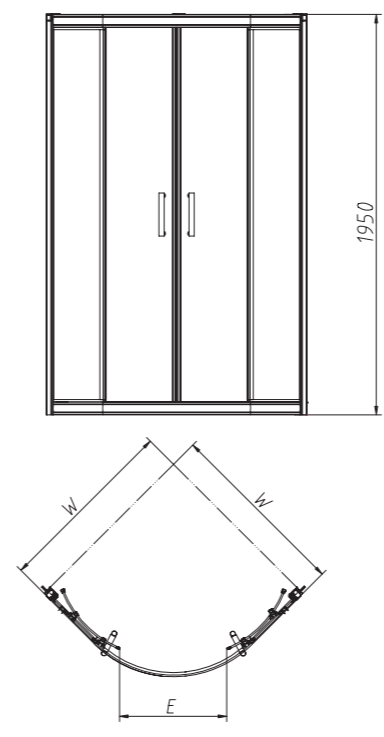

Line Drawings

This product consists of two fixed and two sliding curved door panels, and features the following:

- 8mm glass, conforming to all relevant safety standards (BS6206A) to give you complete peace of mind
- Height of 1950mm - that little bit extra to catch all those splashes
- Polished silver profiles, for a contemporary look which matches most accessories
- Tolerance for out of true walls, with up to 50mm adjustment (25mm each side)